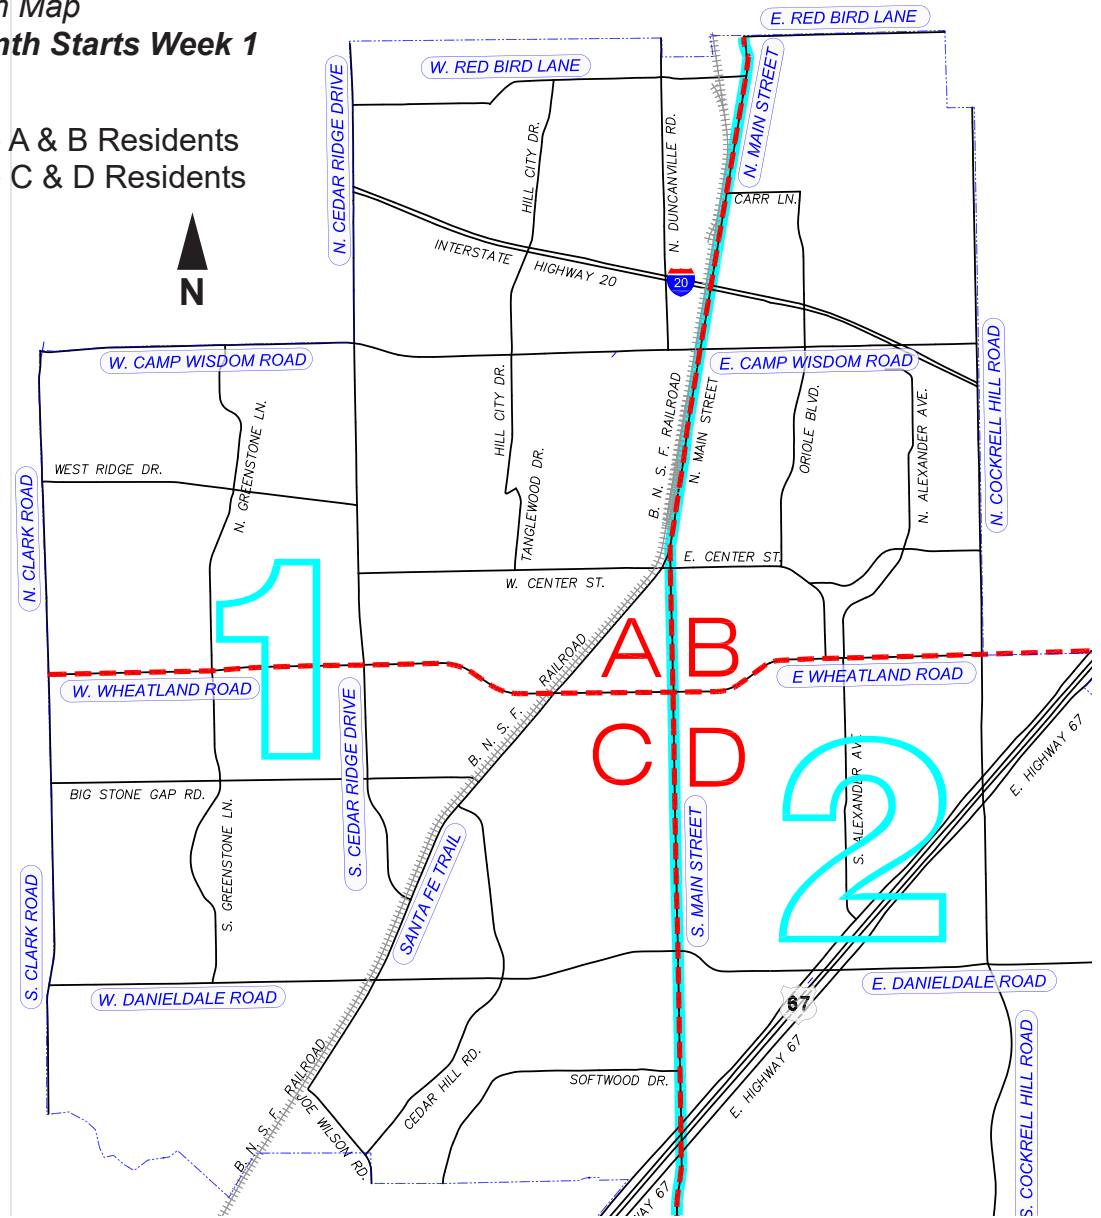

Trash Collection Days

See Zone 1 and 2 on Map
Place at Front Curb or Alley

- + Monday/Thursday Zone 1 Residents
- + Tuesday/Friday Zone 2 Residents

Brush & Bulk Collection Weeks

See Zone A/B and C/D on Map
First Monday of the Month Starts Week 1
Place at Front Curb

- + Weeks 1 & 3 Zone A & B Residents
- + Weeks 2 & 4 Zone C & D Residents

Recycling Collection Days

See Zone A, B, C & D on Map
Place at Front Curb or Alley

- + Monday Zone 1A Residents
- + Tuesday Zone 2B Residents
- + Thursday Zone 1C Residents
- + Friday Zone 2D Residents

Brush & Bulk Collection Example

January 2020						
SUN	MON	TUE	WED	THU	FRI	SAT
			1	2	3	4
5	6	7	8	9	10	11
12	13	14	15	16	17	18
19	20	21	22	23	24	25
26	27	28	29	30	31	1

Place trash, recycling, brush and bulk debris at the curb/alley no earlier than 12:01 am and no later than 7:00 am on scheduled collection days.

No construction materials will be picked up. These items will need to be disposed of by the contractor doing the work or taken to Skyline Landfill for a $35 fee.

Notify Republic Services within 24 hours if your solid waste debris has not been collected:
972-225-4207.

No Solid Waste Collection on the Following Holidays
New Year's Day | Fourth of July | Labor Day | Thanksgiving | Christmas Day
Collection will resume the next regularly scheduled pick up day